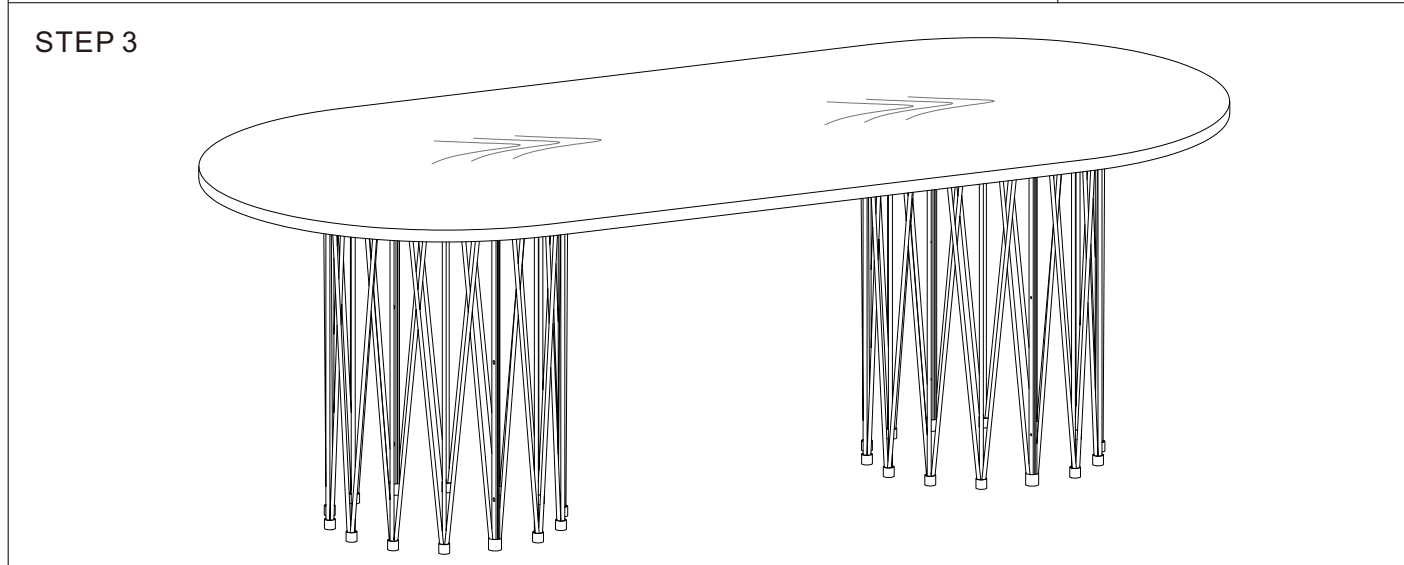

Art No	Description
88888-2661	SP - Stone oval Dining Table - Screw set

furniture/fashion
Design by Daniel Johansson & Laila Bagge

VENTURE DESIGN
HOME & INTERIOR

15106-588

A		1	88888-2663
B		2	88888-2662
C		2	88888-2662
D		12	88888-2661
E		8	88888-2661
F		4	88888-2661
G		1	88888-2661
H		1	88888-2661