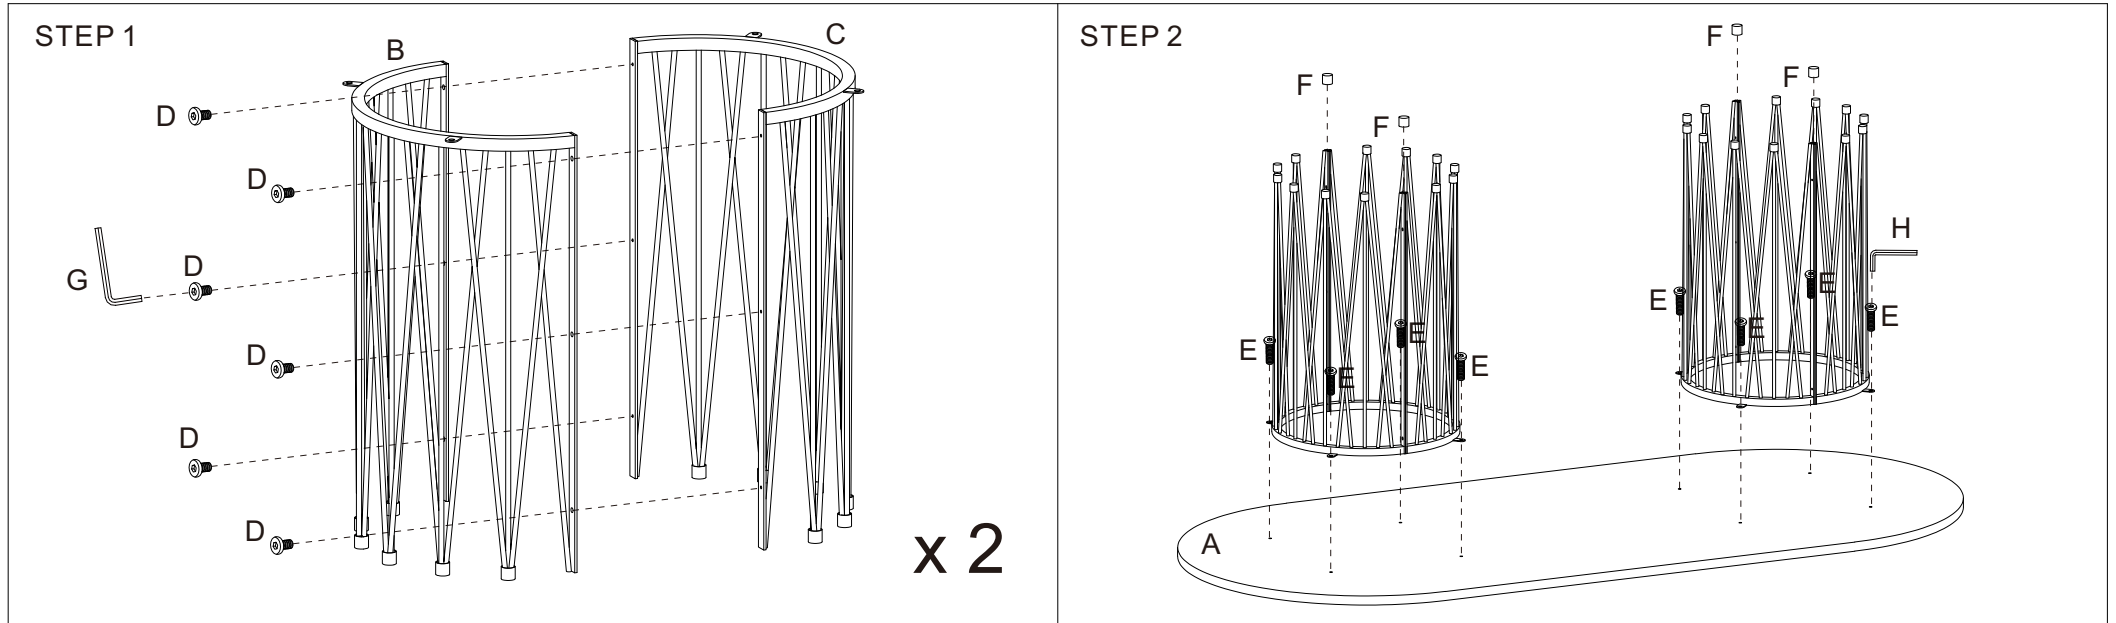

Art No	Description
88888-2661	SP - Stone oval Dining Table - Screw set

furniture/fashion
Design by Daniel Johansson & Laila Bagge

VENTURE DESIGN
HOME & INTERIOR

15106-588

A		1	88888-2663
B		2	88888-2662
C		2	88888-2662
D		12	88888-2661
E		8	88888-2661
F		4	88888-2661
G		1	88888-2661
H		1	88888-2661